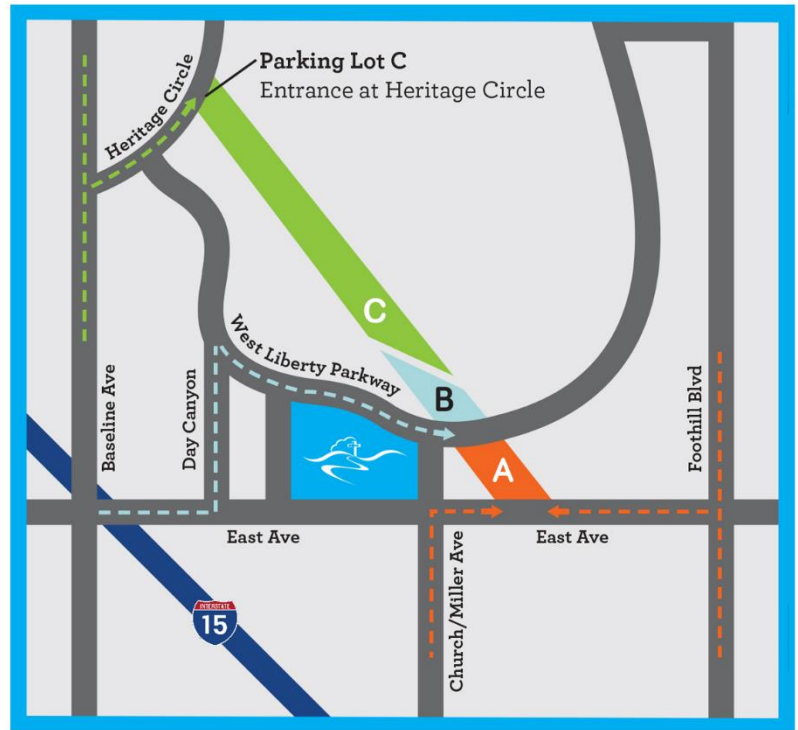

中文主日聚会: 星期日早上 9:30am

Chinese Sunday Service: 9:30am

研讨会大楼 K 教室

Seminar Building Room 215 (Seminar K)

教会地址: 7625 East Ave, Fontana, CA 92336

<http://wolcf.info>

请不要把车停在我们聚会地点的前面或附近的街道上。聚会地点前面的停车位是教会特别保留给残疾人士或有婴儿推车的人。请停车在南边的停车场 A (Lot A), 然后乘坐小的交通班车(SHIFT)来本教会的校园。为了帮你找到本教会的停车场 A, 请在网上或手机上用这个地址来搜寻:

7855 East Ave., 92336

中文主日聚会所在的大楼是位座于西北角的研讨会大楼二楼。请将此传单交给交通班车司机看:

## PARKING

**Dear SHIFT Driver,**

**I'm trying to go to the 2-story Seminar Building for the Chinese Service. Please stop in front of the two-story building and alert me to get off there. Thank you for your assistance.**